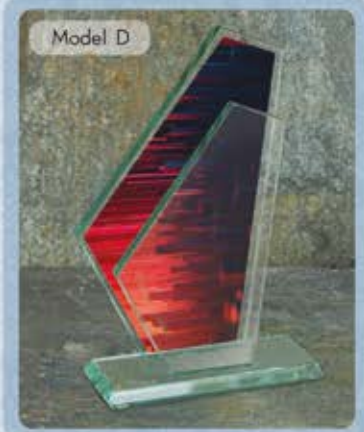

High definition prints

Model A

Model B

Model C

Model D

TROFEO CRISTALLO BIANCO  
Crystal Trophies

60070  
cm 23

INCISIONE  
ENGRAVING